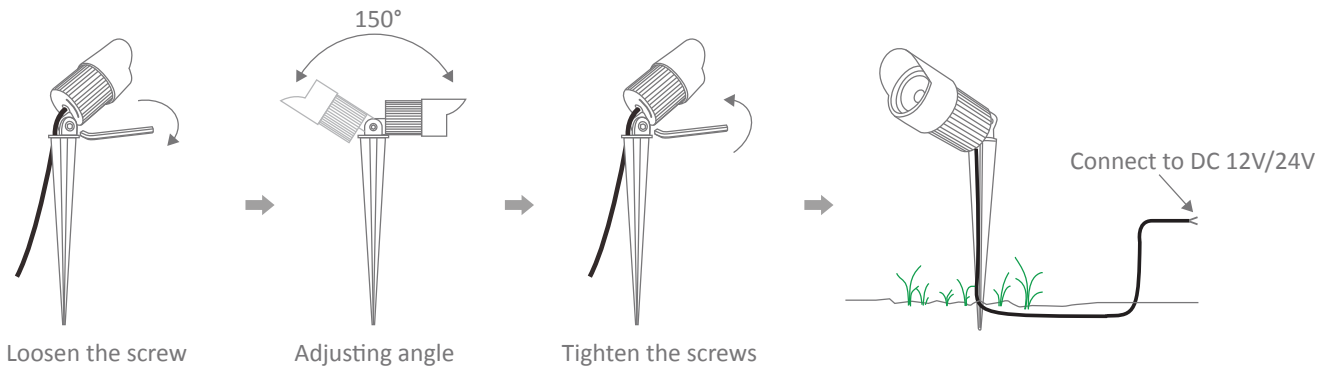

ZOOM SPIKE 12

December 1, 2023 9:26 AM

Order Code	Product Code	Description
25706	ZOOM-PRO-12	12W LED Garden light

Thank you for purchasing your new LED ZOOM-PRO, Please take the time to read and understand the instruction sheet below. Failure to do so may void warranty.

Specifications

Voltage:	12V/24V DC	Lumen (±5%):	Warm White - 870lm Neutral White - 980lm White - 930lm	Dimmable:	No
Power:	12W	Beam Angle:	40°	CRI:	>80
IP Rating:	65	CCT:	3000K - 4000K - 5000K (Switchable)	Lifespan:	30,000hrs